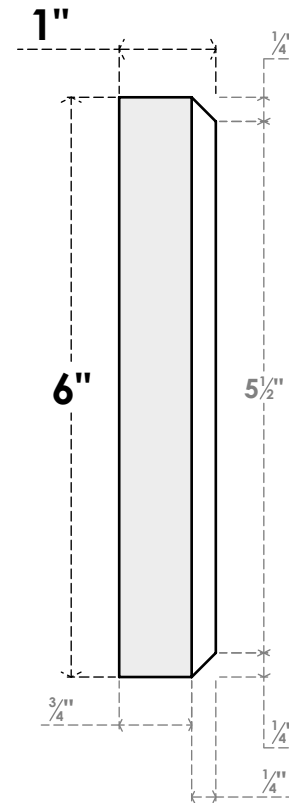

ROSP060X060X100SDG07

6"W X 6"H X 1"P STANDARD SEDGWICK STAR ROSETTE WITH BEVELED EDGE, ARCHITECTURAL GRADE PVC

FRONT

SIDE

EKENA MILLWORK
2300 WEST MAIN ST.
CLARKSVILLE, TX 75426
TOLL FREE: 866-607-0453
WWW.EKENAMILLWORK.COM

NOTES

1. INSTALLATION TO BE COMPLETED IN ACCORDANCE WITH MANUFACTURER'S SPECIFICATIONS.
2. DRAWING MAY NOT BE TO SCALE
3. THIS DRAWING IS INTENDED FOR DESIGN AND PLANNING PURPOSES ONLY.
4. ALL INFORMATION CONTAINED HEREIN WAS CURRENT AT THE TIME OF DEVELOPMENT BUT MUST BE REVIEWED AND APPROVED BY THE PRODUCT MANUFACTURER TO BE CONSIDERED ACCURATE.
5. ARCHITECTURAL GRADE PVC PRODUCTS ARE MADE FROM EXPANDED CELLULAR PVC AND COME NATURALLY WHITE BUT MAY BE PAINTED