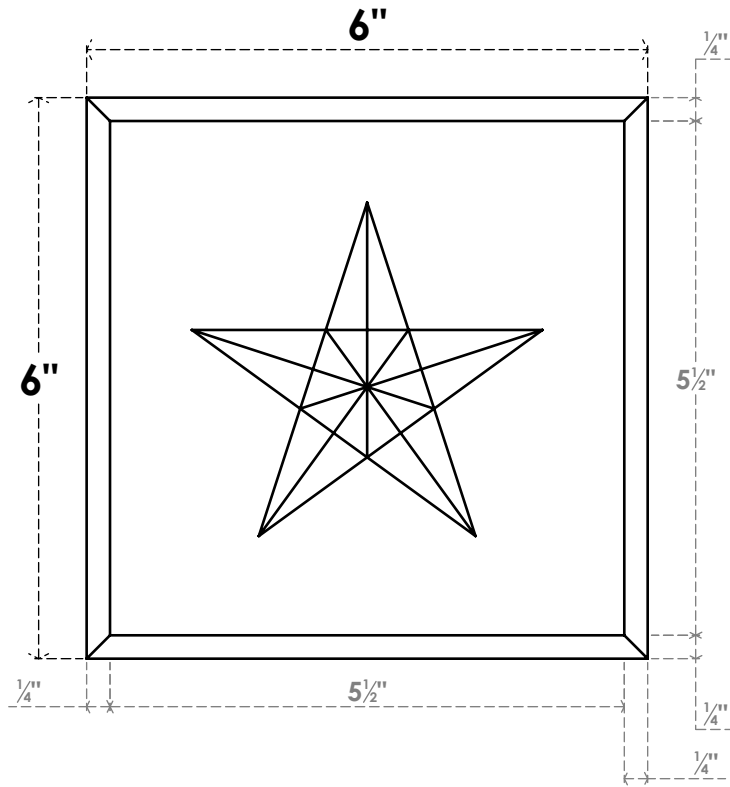

ROSP060X060X100SDG07

6"W X 6"H X 1"P STANDARD SEDGWICK STAR ROSETTE WITH BEVELED EDGE, ARCHITECTURAL GRADE PVC

FRONT

SIDE

EKENA MILLWORK
2300 WEST MAIN ST.
CLARKSVILLE, TX 75426
TOLL FREE: 866-607-0453
WWW.EKENAMILLWORK.COM